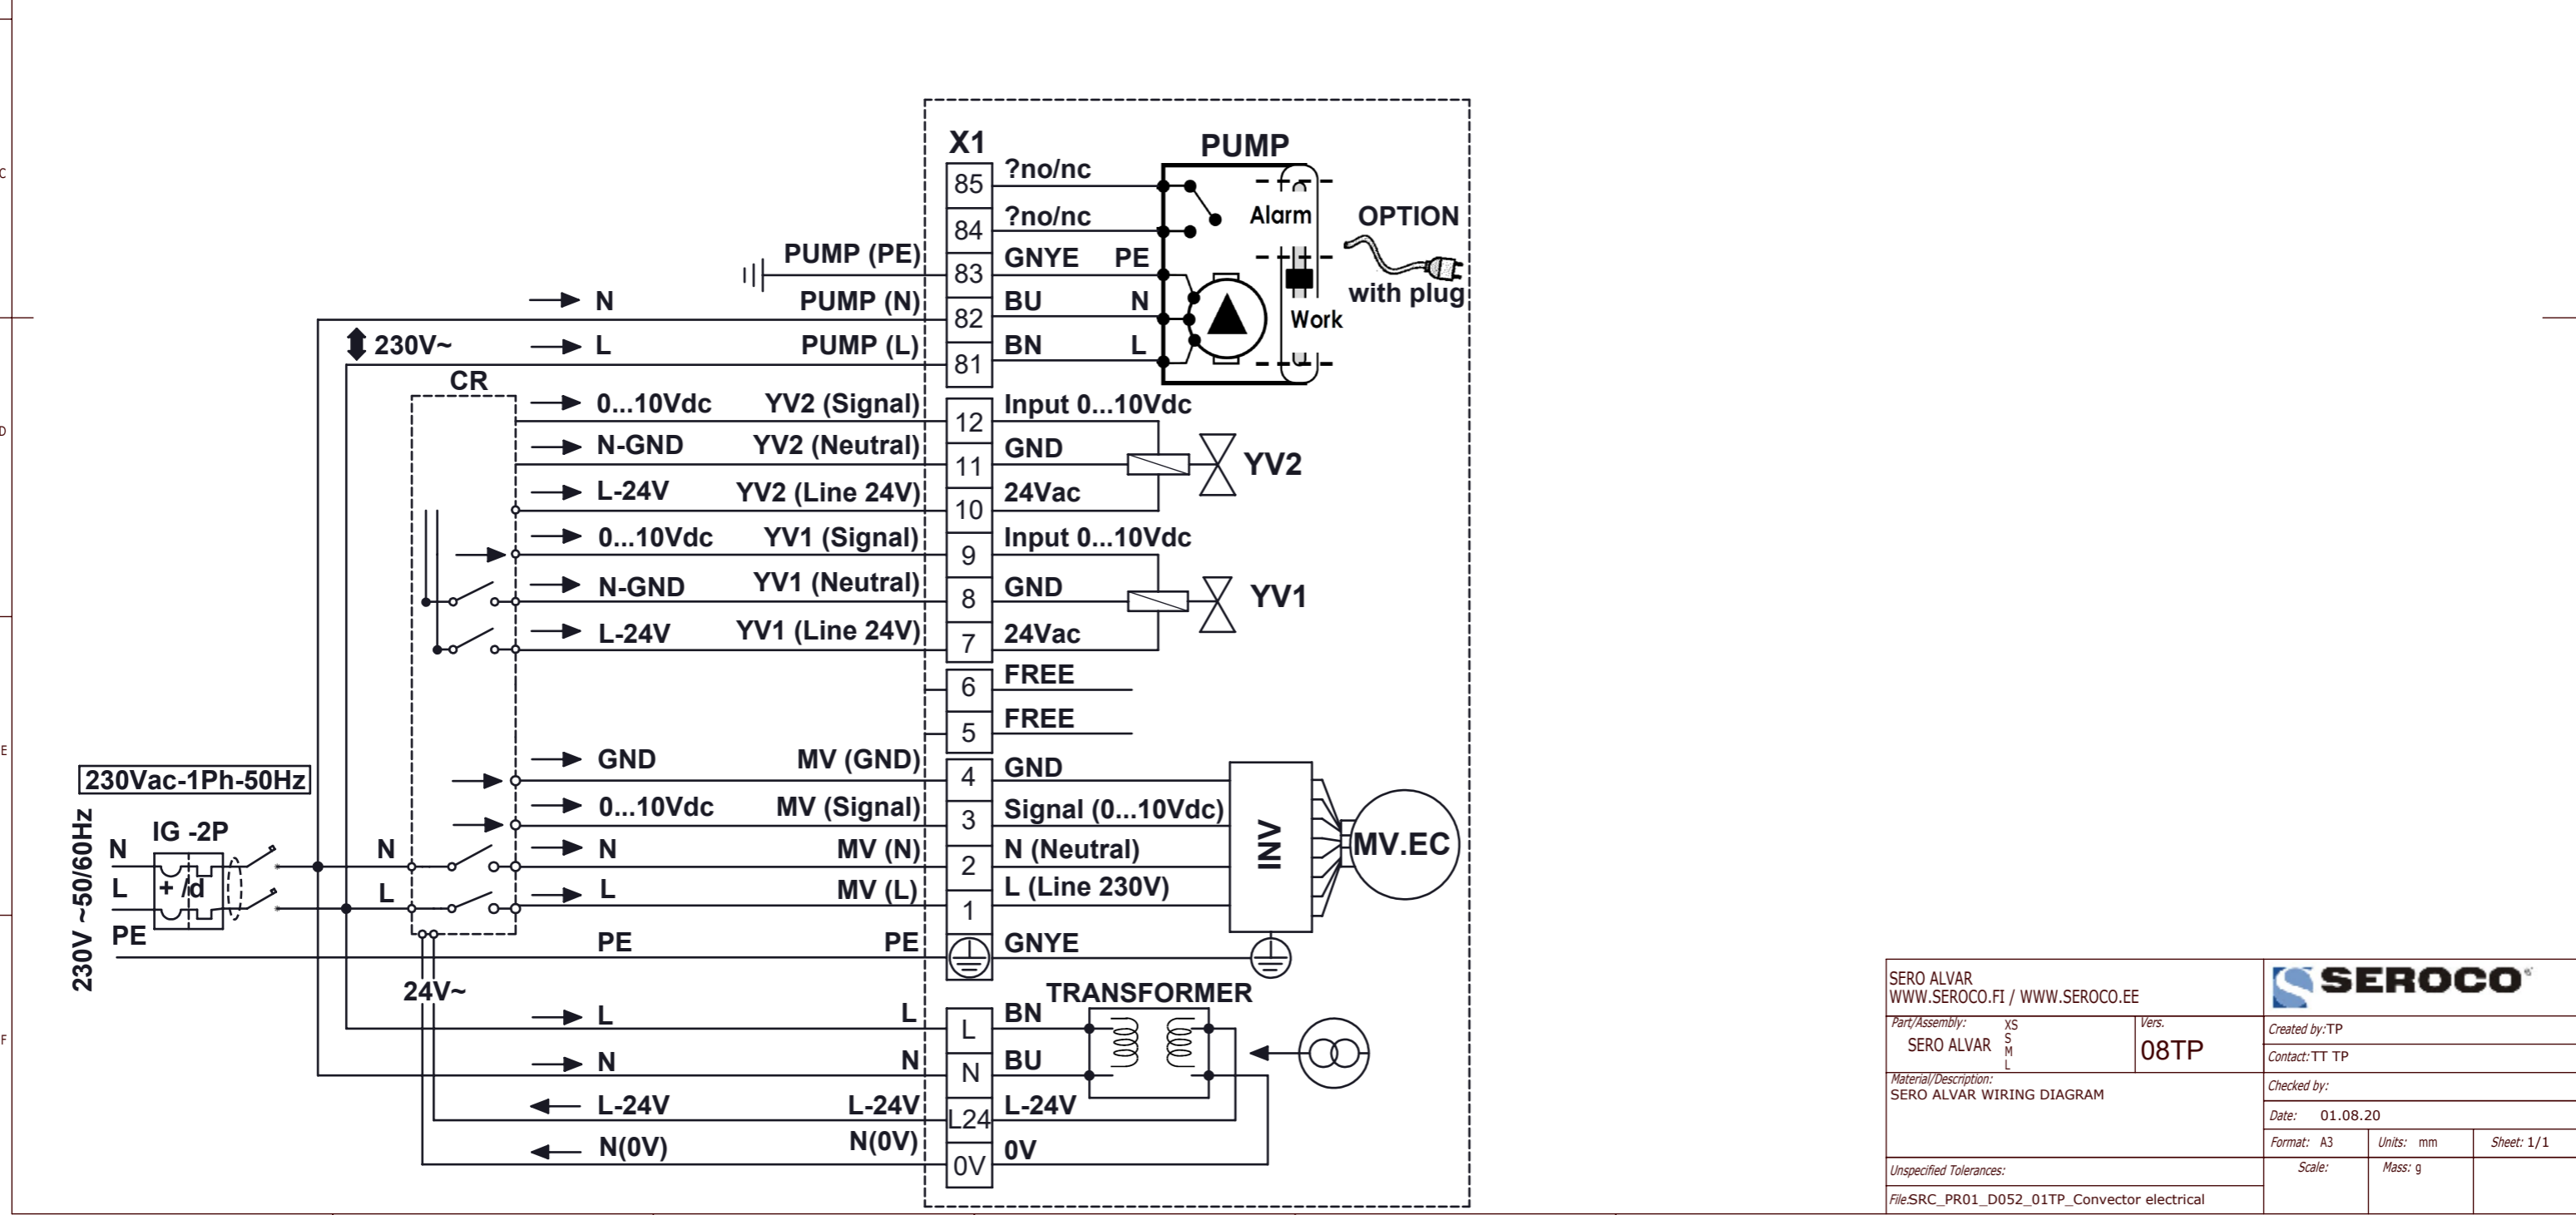

SERO ALVAR WWW.SEROCO.FI / WWW.SEROCO.EE		<b>SEROCO</b>	
Part/Assembly: SERO ALVAR S M L	Vers. <b>08TP</b>	Created by: TP Contact: TT TP	
Material/Description: SERO ALVAR WIRING DIAGRAM		Checked by: Date: 01.08.20	
Format: A3	Units: mm	Sheet: 1/1	
Unspecified Tolerances:	Scale:	Mass: g	
FileSRC_PR01_D052_01TP_Convector electrical			